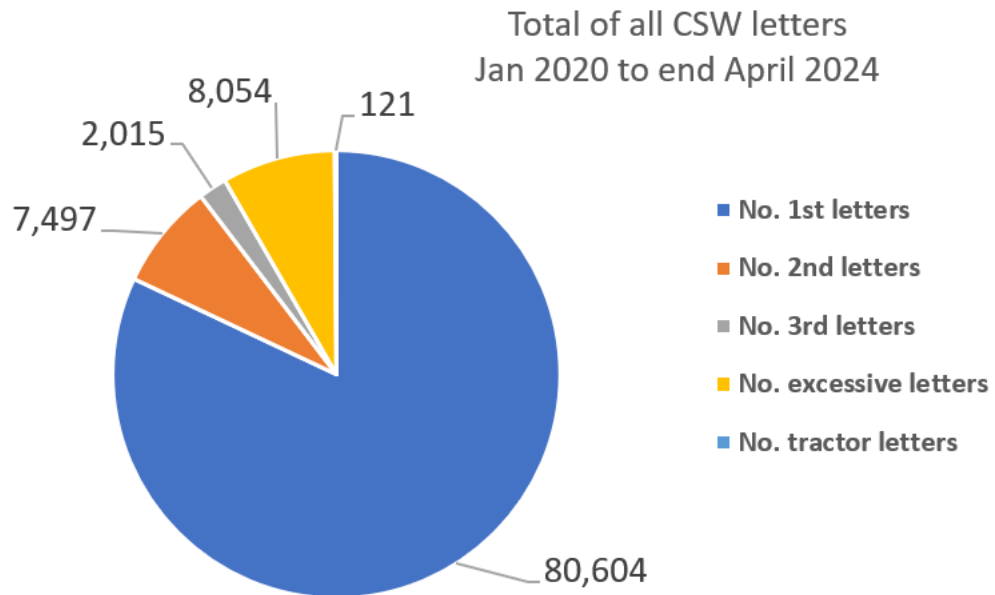

• CSW Westbury area - Data since July 2020 to 8 May 2024

Team	No. 1st letters	No. 2nd letters	No. 3rd letters	No. excessive letters	No. tractor letters	Total letters	No. of watches	Average speeders %
Bratton	425	40	19	31	0	515	149	2.7%
Dilton Marsh	99	3	1	4	0	107	121	0.4%
Edington	587	62	14	34	1	698	213	1.8%
Grand Total	1111	105	34	69	1	1320	483	1.7%