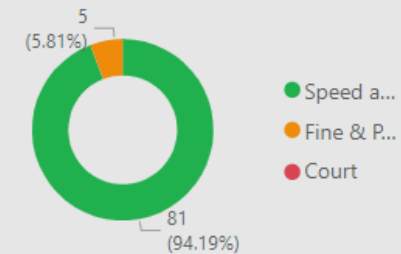

• CSEO – Westbury Area Board - 1 January 2023 to 8 May 2024

CSEO Activity Dashboard

Outcomes are dependent on previous convictions and history

81.00
No. Speed awareness co...

5.00
No. Fine & Points

0.00
No. Court

30
No. of Locations

Location	Year	Month	Speed awareness course	Fine & Points	Court	CPT	Area Board
Bratton - Melbourne Street	2023	July	8.00	0.00	0.00	Warminster	Westbury
Bratton - Trowbridge Road	2023	August	8.00	1.00	0.00	Warminster	Westbury
Edington - 14 Westbury Road	2023	July	8.00	1.00	0.00	Warminster	Westbury
Edington - Longlands Close	2023	January	8.00	1.00	0.00	Warminster	Westbury
Edington - Telephone Exchange East	2024	May	6.00	0.00	0.00	Warminster	Westbury
Edington - Telephone Exchange West	2023	October	5.00	0.00	0.00	Warminster	Westbury
Bratton - Melbourne Street	2023	January	4.00	0.00	0.00	Warminster	Westbury
Edington - Telephone Exchange East	2024	January	4.00	0.00	0.00	Warminster	Westbury
Chapmanslade - Layby	2023	November	3.00	0.00	0.00	Warminster	Westbury
Chapmanslade - Layby	2024	January	3.00	0.00	0.00	Warminster	Westbury
Dilton Marsh - Shepherds Mead	2023	November	3.00	0.00	0.00	Warminster	Westbury
Edington - 14 Westbury Road	2023	June	3.00	1.00	0.00	Warminster	Westbury
Bratton	2023	January	2.00	0.00	0.00	Warminster	Westbury
Bratton - Trowbridge Road	2023	October	2.00	0.00	0.00	Warminster	Westbury
Chapmanslade -	2023	October	2.00	0.00	0.00	Warminster	Westbury
Total			81.00	5.00	0.00		

Activity by Area Board

Activity by CPT

Outcomes