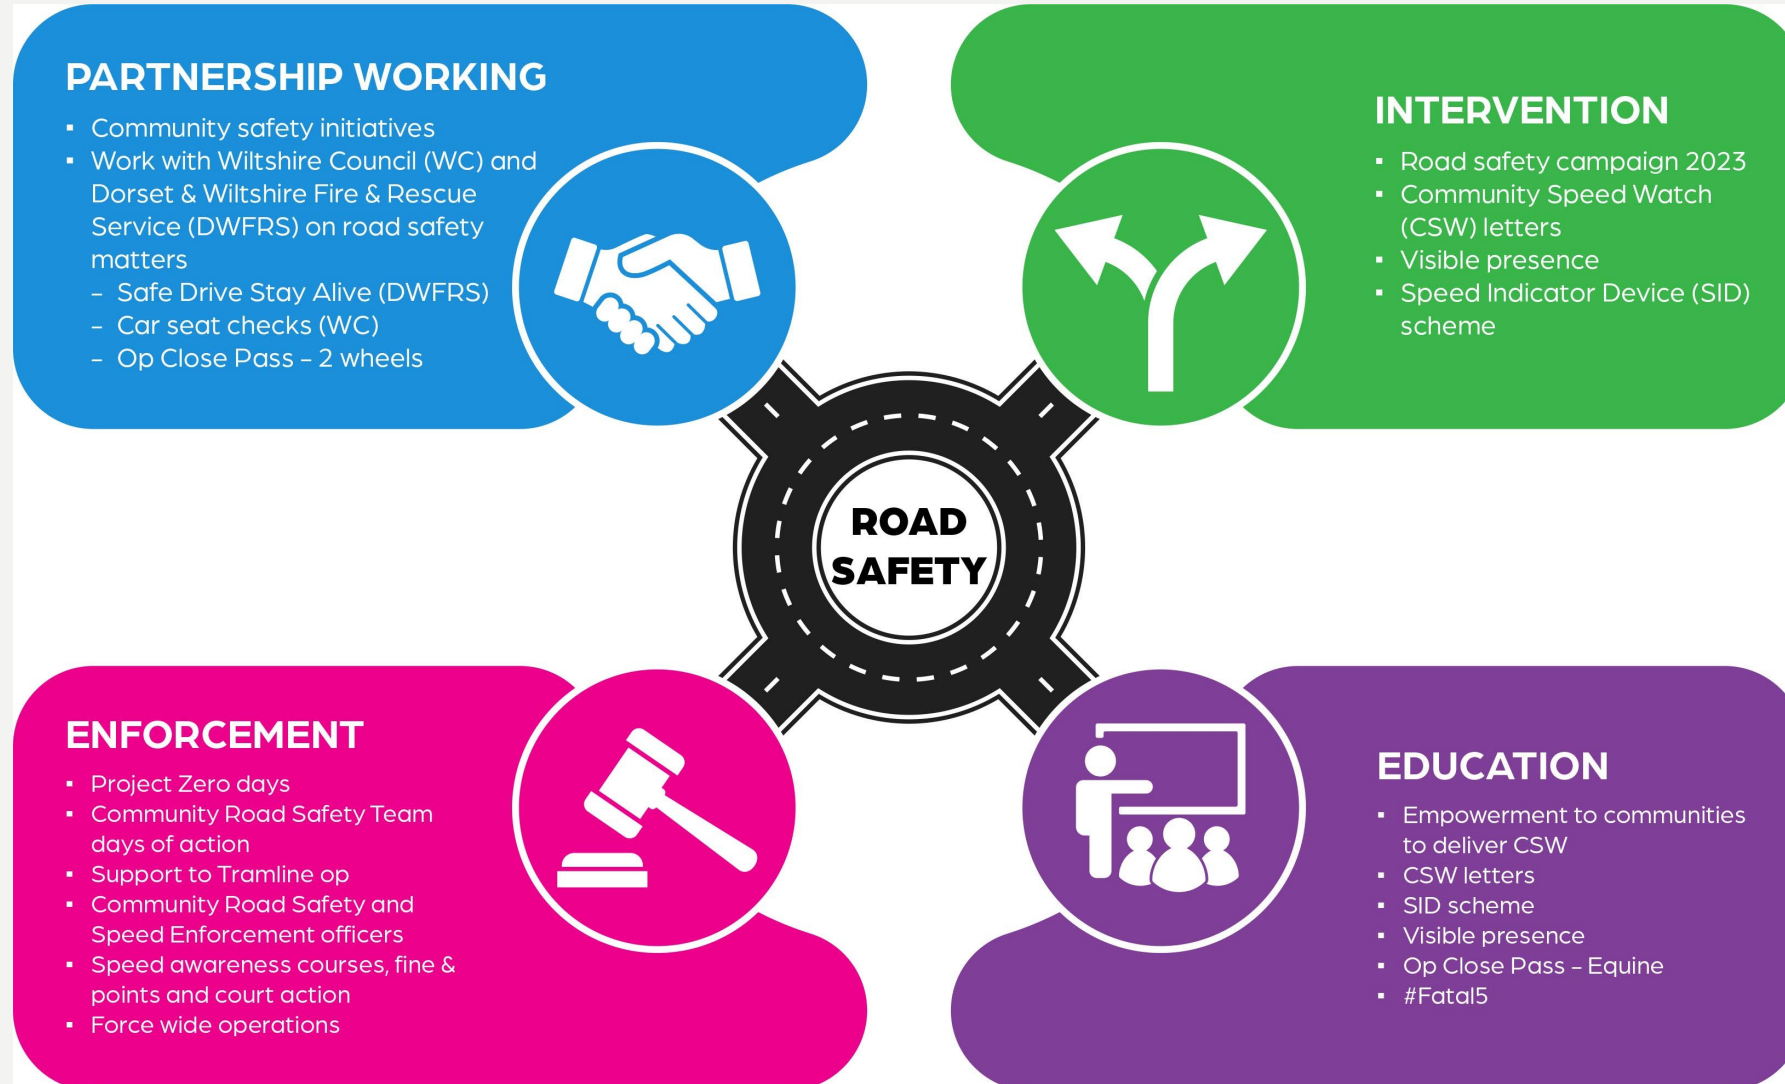

# • #FATAL5 education

## Careless or inconsiderate driving

The offence of driving without due care and attention (careless driving) is committed when your driving falls below the minimum standard expected of a competent and careful driver, and includes driving without reasonable consideration for other road users.

## Some examples of careless or inconsiderate driving are:

- overtaking on the inside
- driving too close to another vehicle
- driving through a red light by mistake
- turning into the path of another vehicle
- flashing lights to force other drivers to give way
- misusing lanes to gain advantage over other drivers
- the driver being avoidably distracted by tuning the radio, lighting a cigarette etc
- unnecessarily staying in an overtaking lane
- unnecessarily slow driving or braking
- dazzling other drivers with un-dipped headlights

# • Community Road Safety Team; what we do