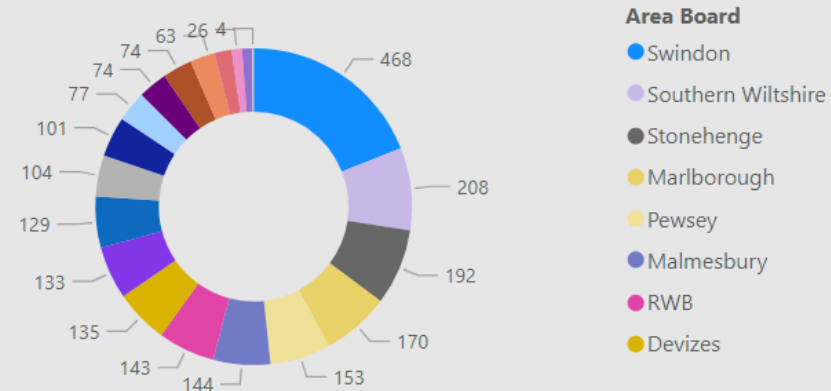

## CSEO Activity Dashboard

Outcomes are dependent on previous convictions and history

10,667.00  
No. Speed awareness co...

1,450.00  
No. Fine & Points

144.00  
No. Court

851  
No. of Locations

Location	Year	Month	Speed awareness course	Fine & Points	Court	CPT	Area Board
Swindon - Thamesdown Drive	2023	December	251.00	54.00	0.00	Swindon	Swindon
Swindon Queens Drive adjacent with Cambridge Close	2024	April	151.00	26.00	0.00	Swindon	Swindon
Shaw and Whitley - A365 Folly Lane	2023	November	129.00	15.00	0.00	Trowbridge	Melkshar
Swindon - Thamesdown Drive	2024	January	103.00	16.00	0.00	Swindon	Swindon
Wilton - The Avenue	2023	August	102.00	31.00	4.00	Salisbury	South We
Harnham - Lime Kiln Way	2023	November	97.00	11.00	0.00	Salisbury	Salisbury
Cholderton - Church Lane	2023	March	95.00	4.00	1.00	Amesbury	South We
Swindon - Thamesdown Drive	2024	March	94.00	23.00	0.00	Swindon	Swindon
Swindon Queens Drive adjacent with Cambridge Close	2024	March	90.00	13.00	1.00	Swindon	Swindon
Wilton - The Avenue	2023	November	84.00	33.00	8.00	Salisbury	Southern
Cricklade - Spital Lane	2023	April	80.00	10.00	0.00	RWB	RWB
Tilshead - Candown Road	2023	August	78.00	10.00	1.00	Amesbury	Stoneher
Wilton - The Avenue	2024	April	77.00	23.00	6.00	Salisbury	Southern
Coombe Bissett - Deegan House	2023	November	72.00	10.00	0.00	Salisbury	Southern
<b>Total</b>			<b>10,667.00</b>	<b>1,450.00</b>	<b>144.00</b>		

### Activity by Area Board