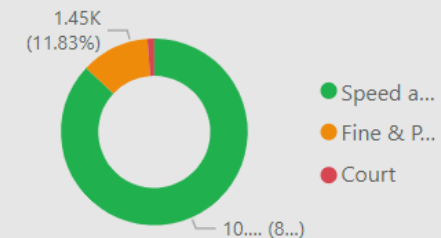

• CSEO – Dashboard – 1 January 2023 to 8 May 2024

CSEO Activity Dashboard

Outcomes are dependent on previous convictions and history

10,667.00
No. Speed awareness co...

1,450.00
No. Fine & Points

144.00
No. Court

851
No. of Locations

Location	Year	Month	Speed awareness course	Fine & Points	Court	CPT	Area Board
Swindon - Thamesdown Drive	2023	December	251.00	54.00	0.00	Swindon	Swindon
Swindon Queens Drive adjacent with Cambridge Close	2024	April	151.00	26.00	0.00	Swindon	Swindon
Shaw and Whitley - A365 Folly Lane	2023	November	129.00	15.00	0.00	Trowbridge	Melkshar
Swindon - Thamesdown Drive	2024	January	103.00	16.00	0.00	Swindon	Swindon
Wilton - The Avenue	2023	August	102.00	31.00	4.00	Salisbury	South We
Harnham - Lime Kiln Way	2023	November	97.00	11.00	0.00	Salisbury	Salisbury
Cholderton - Church Lane	2023	March	95.00	4.00	1.00	Amesbury	South We
Swindon - Thamesdown Drive	2024	March	94.00	23.00	0.00	Swindon	Swindon
Swindon Queens Drive adjacent with Cambridge Close	2024	March	90.00	13.00	1.00	Swindon	Swindon
Wilton - The Avenue	2023	November	84.00	33.00	8.00	Salisbury	Southern
Cricklade - Spital Lane	2023	April	80.00	10.00	0.00	RWB	RWB
Tilshead - Candown Road	2023	August	78.00	10.00	1.00	Amesbury	Stoneher
Wilton - The Avenue	2024	April	77.00	23.00	6.00	Salisbury	Southern
Coombe Bissett - Deegan House	2023	November	72.00	10.00	0.00	Salisbury	Southern
Total			10,667.00	1,450.00	144.00		

Activity by Area Board

Activity by CPT

Outcomes