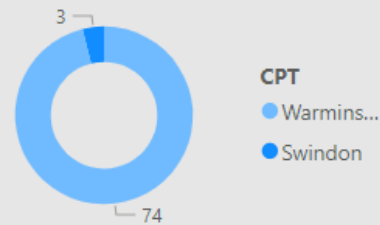

Activity by CPT