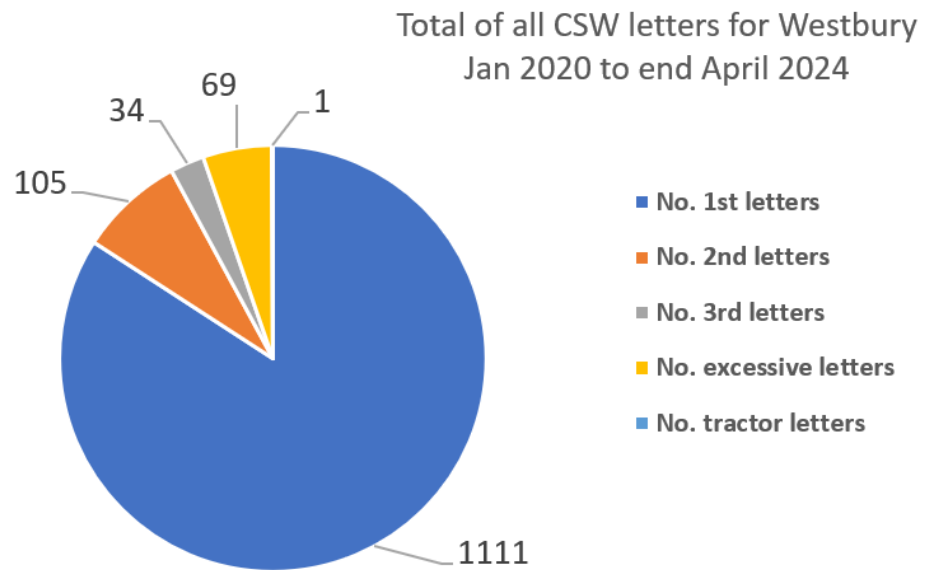

• CSW Westbury area - Data since July 2020 to 8 May 2024

Team	No. 1st letters	No. 2nd letters	No. 3rd letters	No. excessive letters	No. tractor letters	Total letters	No. of watches	Average speeders %
Bratton	425	40	19	31	0	515	149	2.7%
Dilton Marsh	99	3	1	4	0	107	121	0.4%
Edington	587	62	14	34	1	698	213	1.8%
Grand Total	1111	105	34	69	1	1320	483	1.7%